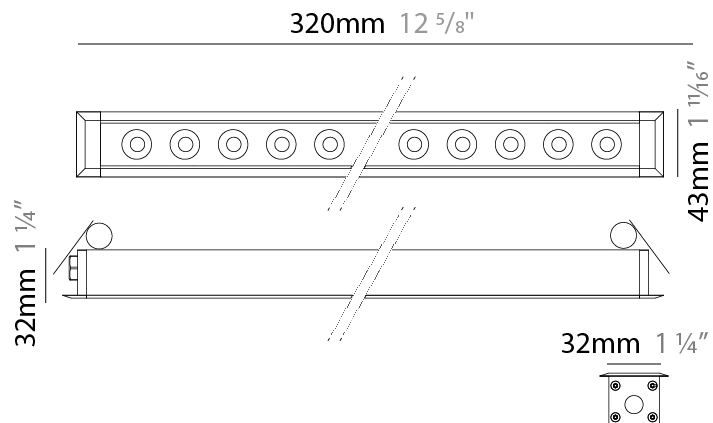

GENERAL

Series: Mini Corniche
Brand: Platek
Division: Exterior
Mounting Type: Recessed
Mounting Location: Ceiling
Subcategory: Downlight

PHYSICAL

Shape: Rectangle
Length (mm): 320
Length (in): 12 5/8
Width (mm): 43
Width (in): 1 7/16
Height (mm): 32
Height (in): 1 1/4
Ceiling Thickness (mm): 2 - 13
Ceiling Thickness (in): 1/16 - 1/2
Light Distribution: Downlight
Weight (kg): 0.8
Weight (lbs): 1.76
Diffuser: Clear tempered glass
Gasket: Gore-Tex valve to prevent condensation
Fixture Finish: [BLK](#) / [WHI](#) / [GRY](#) / [COR](#) / [ANT](#) / [BRZ](#)
Fixture Material: Extruded Aluminum
Cut-out Measurements: 36mm / 1 7/16" x 310mm / 12 3/16"

ELECTRICAL

Lamp Type: LED
Total Output Wattage (W): 11.5
Dimming: Bluetooth technology or DMX
Control Gear: DMX
Driver Included: No
Driver Location: Remote
Driver Type: Constant Current - Universal
Driver Class: Class 2
Input Voltage (V): 120 - 277
Constant Current (MA): 500

LED

Number of LEDs: 8
Color Temperature (°K): RGBW
CRI: >80 CRI
Lamp Life (hrs): 60000
Special LEDs offerings: RGBW

OPTICAL

Optic°: [26](#) / [40](#) / [ELL](#)

RATINGS AND CERTIFICATIONS

Certified By: Certified for North American Standards
IP rating: IP65
IK Rating: IK07
Bug Rating: B1 U0 G0
Upon Request: Higher Maximum Ambient Temperature