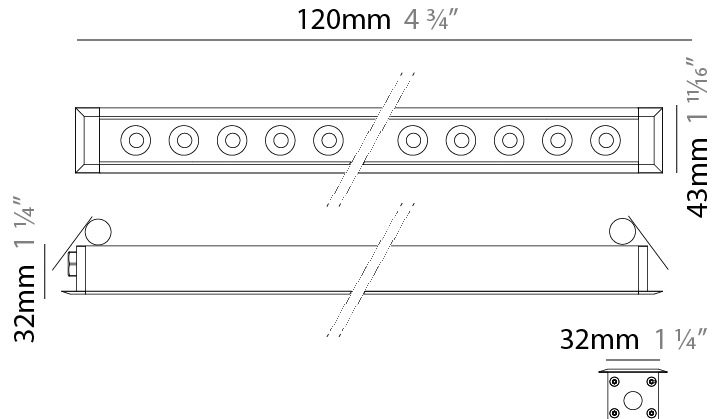

GENERAL

Series: Mini Corniche
Brand: Platek
Division: Exterior
Mounting Type: Recessed
Mounting Location: Ceiling
Subcategory: Downlight

PHYSICAL

Shape: Rectangle
Length (mm): 120
Length (in): 4 ¾
Width (mm): 43
Width (in): 1 ⅝
Height (mm): 32
Height (in): 1 ¼
Ceiling Thickness (mm): 2 - 13
Ceiling Thickness (in): 1/16 - 1/2
Light Distribution: Downlight
Diffuser: Clear tempered glass
Gasket: Gore-Tex valve to prevent condensation
Fixture Finish: [BLK](#) / [WHI](#) / [GRY](#) / [COR](#) / [ANT](#) / [BRZ](#)
Fixture Material: Extruded Aluminum
Cut-out Measurements: 36mm / 1 7/16" x 110mm / 4 5/16"

ELECTRICAL

Lamp Type: LED
Input Wattage (W): 3.5 / 1.5 (Dif)
Total Output Wattage (W): 3 / 1 (Dif)
Driver Included: No
Driver Location: Remote
Driver Type: Constant Voltage - 120 / 277Vac
Driver Class: Class 2
Input Voltage (V): 120 - 277
Output Voltage (V): 24
Upon Request: (Not included - see components [IP65 or higher enclosure to be supplied by others]) 0-10Vdc dimming / Phase dimming / Non-dimming 120/277Vac

LED

Number of LEDs: 3
Color Temperature (°K): [3000](#) / [4000](#)
Max. Delivered Lumen (lm): 250 / 260
Nominal Lumen (lm): 420 / 435
CRI: >80 CRI
Lamp Life (hrs): 60000

OPTICAL

Optic°: [13](#) / [26](#) / [40](#) / [ASY](#) / [DIF](#) / [ELL](#)

RATINGS AND CERTIFICATIONS

Certified By: Certified for North American Standards
IP rating: IP65
IK Rating: IK07
Bug Rating: B1 U1 G0
Upon Request: Higher Maximum Ambient Temperature