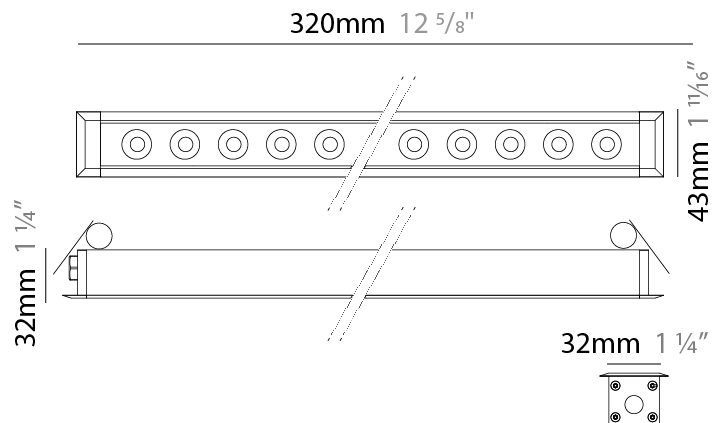

GENERAL

Series: Mini Corniche
Brand: Platek
Division: Exterior
Mounting Type: Recessed
Mounting Location: Ceiling
Subcategory: Downlight

PHYSICAL

Shape: Rectangle
Length (mm): 320
Length (in): 12 5/8
Width (mm): 43
Width (in): 1 7/8
Height (mm): 32
Height (in): 1 1/4
Ceiling Thickness (mm): 2 - 13
Ceiling Thickness (in): 1/16 - 1/2
Light Distribution: Downlight
Weight (kg): 0.8
Weight (lbs): 1.76
Diffuser: Clear tempered glass
Gasket: Gore-Tex valve to prevent condensation
Fixture Finish: BLK / WHI / GRY / COR / ANT / BRZ
Fixture Material: Extruded Aluminum
Cut-out Measurements: 36mm / 1 7/16" x 310mm / 12 3/16"

ELECTRICAL

Lamp Type: LED
Total Output Wattage (W): 9.5 / 5.5 / 6
Driver Included: No
Driver Location: Remote
Driver Type: Constant Voltage - 120 / 277Vac
Driver Class: Class 2
Input Voltage (V): 120 - 277
Output Voltage (V): 24
Upon Request: (Not included - see components [IP65 or higher enclosure to be supplied by others]) 0-10Vdc dimming / Phase dimming / Non-dimming 120/277Vac

LED

Number of LEDs: 9
Color Temperature (°K): 3000 / 4000
Max. Delivered Lumen (lm): 750 / 780
Nominal Lumen (lm): 1260 / 1305
CRI: >80 CRI
Lamp Life (hrs): 60000

OPTICAL

Optic°: 13 / 26 / 40 / ASY / DIF / ELL

RATINGS AND CERTIFICATIONS

Certified By: Certified for North American Standards
IP rating: IP65
IK Rating: IK07
Bug Rating: B1 U1 G0
Upon Request: Higher Maximum Ambient Temperature