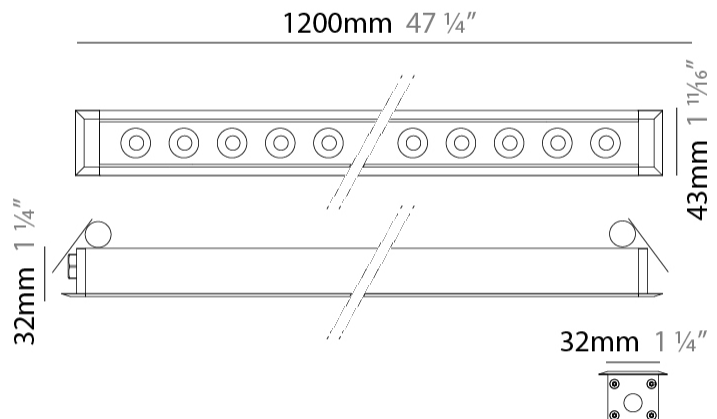

GENERAL

Series: Mini Corniche
Brand: Platek
Division: Exterior
Mounting Type: Recessed
Mounting Location: Ceiling
Subcategory: Downlight

PHYSICAL

Shape: Rectangle
Length (mm): 1220
Length (in): 48 ¹/₃₂
Width (mm): 43
Width (in): 1 ³/₄
Height (mm): 32
Height (in): 1 ¹/₄
Ceiling Thickness (mm): 2 - 13
Ceiling Thickness (in): 1/16 - 1/2
Light Distribution: Downlight
Weight (kg): 2.7
Weight (lbs): 5.9
Diffuser: Clear tempered glass
Gasket: Gore-Tex valve to prevent condensation
Fixture Material: Extruded Aluminum
Cut-out Measurements: 36mm / 1 7/16" x 1210mm / 47 5/8"

ELECTRICAL

Lamp Type: LED
Total Output Wattage (W): 40 / 20 (Dif) / 21 (Asy)
Driver Included: No
Driver Location: Remote
Driver Type: Constant Voltage - 120 / 277Vac
Input Voltage (V): 120
Output Voltage (V): 24
Upon Request: (Not included - see components [IP65 or higher enclosure to be supplied by others]) 0-10Vdc dimming / Phase dimming / Non-dimming 120/277Vac

LED

Number of LEDs: 36
Color Temperature (°K): 3000 / 4000
Max. Delivered Lumen (lm): 3000 / 3120
Nominal Lumen (lm): 5040 / 5220
CRI: >80 CRI
Lamp Life (hrs): 60000

OPTICAL

Optic°: 13 / 26 / 40 / ASY / DIF / ELL

RATINGS AND CERTIFICATIONS

Certified By: Certified for North American Standards
IP rating: IP65
IK Rating: IK07
Bug Rating: B3 U1 G1
Upon Request: Higher Maximum Ambient Temperature

PROJECT
TYPE
SPECIFIER
QUANTITY
DATE